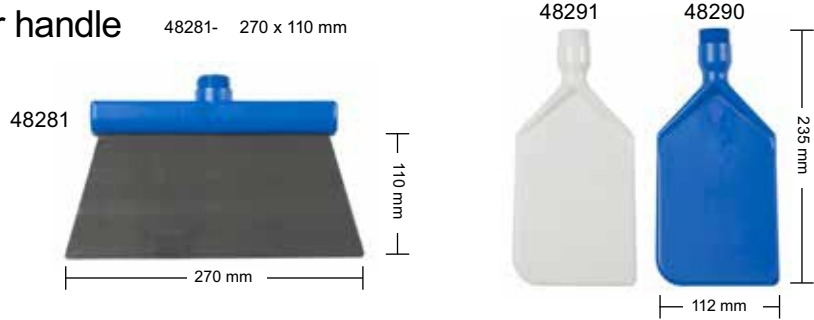

One-piece squeegees super hygienic

- 48300- 300 mm
- 48400- 400 mm
- 48500- 500 mm
- 48600- 600 mm
- 48700- 700 mm

Stainless steel scraper for handle

48281- 270 x 110 mm

Paddle scraper blade

- 48290 112 x 235 mm
- 48291 112 x 235 mm