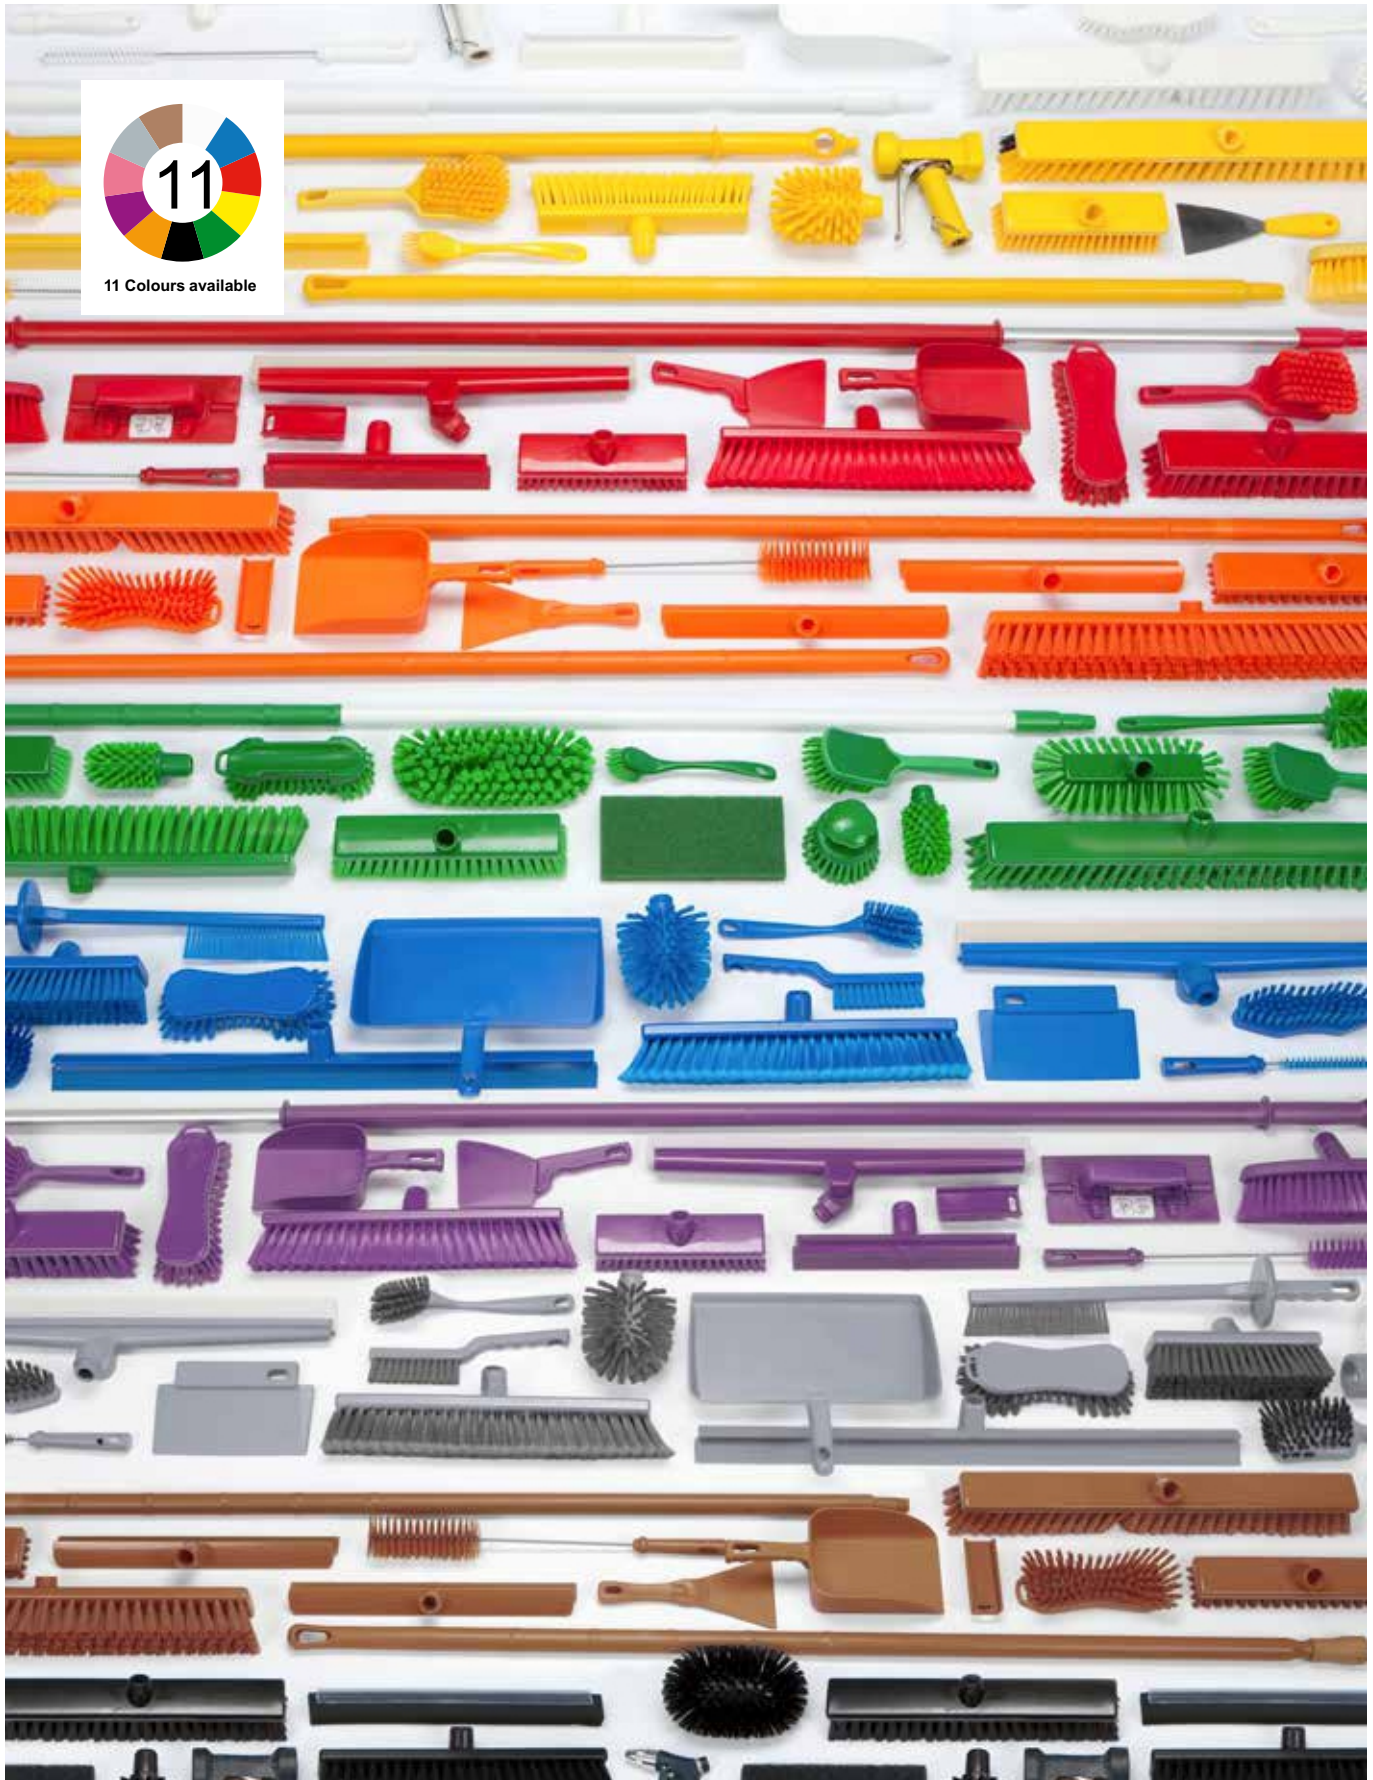

94155

94135

Long wide utility brushes

90232- 410 x 55 mm

90233- 410 x 55 mm

90232

90233

Bannister brushes

90252- 340 x 35 mm

90255- 340 x 35 mm

90252

90255

Churn brushes

90546- 275 x 70 mm

90548- 275 x 70 mm

90546

90548

Hand scrub Brush

95063- 210 x 70 mm

95063

11 Colours available

Contact us:

EcoCare Technologies Pvt Ltd

A176, Ground Floor, Sector 83, Noida - 201305
Uttar Pradesh, India