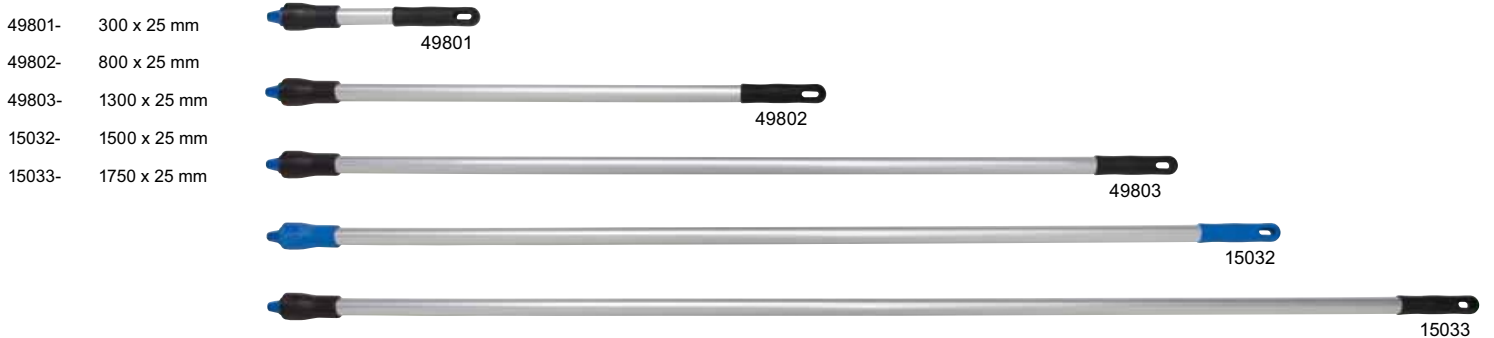

Handles with standard grip, aluminium