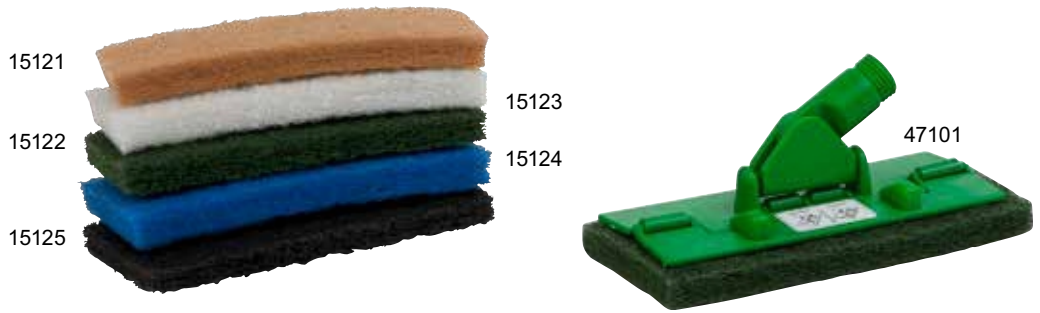

One-piece squeegees super hygienic

- 48300- 300 mm
- 48400- 400 mm
- 48500- 500 mm
- 48600- 600 mm
- 48700- 700 mm

Stainless steel scraper for handle

48281- 270 x 110 mm

Paddle scraper blade

- 48290 112 x 235 mm
- 48291 112 x 235 mm