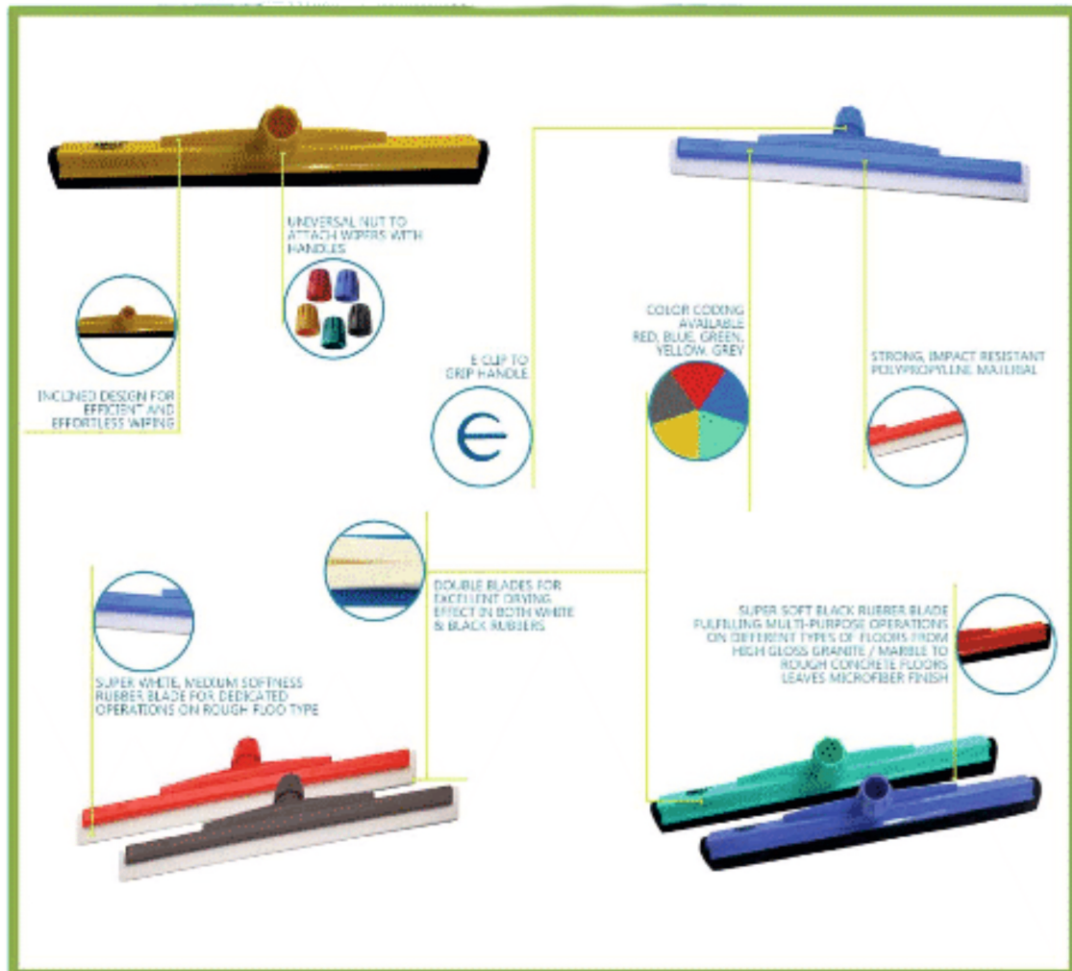

Squeegees with pivot and black rubber

- 48456- 400 mm
- 48556- 500 mm
- 48656- 600 mm