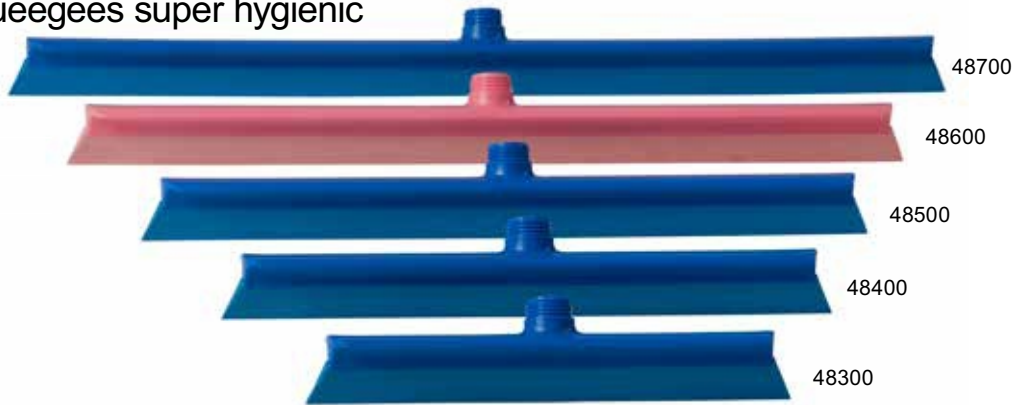

One-piece squeegees super hygienic

- 48300- 300 mm
- 48400- 400 mm
- 48500- 500 mm
- 48600- 600 mm
- 48700- 700 mm

Stainless steel scraper for handle

48281- 270 x 110 mm

Paddle scraper blade

- 48290 112 x 235 mm
- 48291 112 x 235 mm