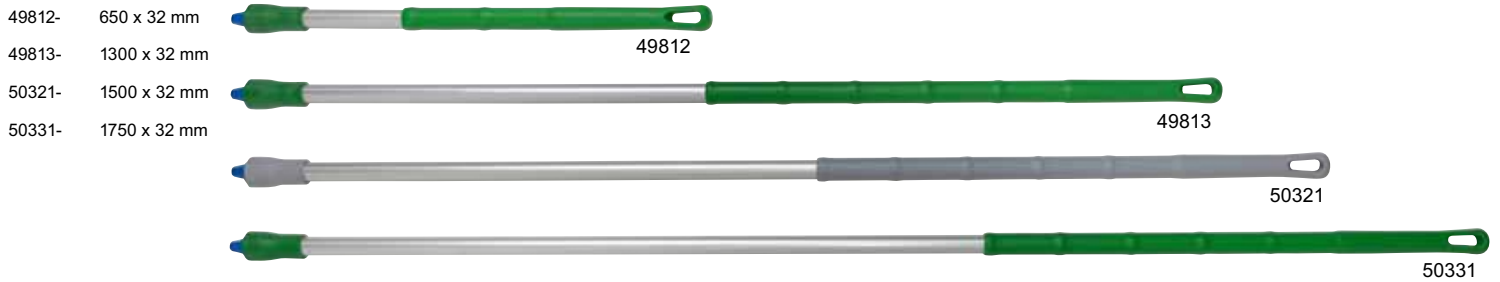

- 48453- 400 mm
- 48553- 500 mm
- 48653- 600 mm

Squeegees with pivot and black rubber

- 48456- 400 mm
- 48556- 500 mm
- 48656- 600 mm

Brushes and handles

Telescopic handles

Ergonomic telescopic handles, aluminium

Ergonomic handles, aluminium

Handles with standard grip, aluminium

Telescopic handles, fiberglass

Hand brushes and hygiene tools

Bannister brushes

- 10254- 340 x 35 mm
- 10253- 340 x 35 mm
- 10252- 340 x 35 mm
- 10255- 340 x 35 mm
- 10256- 340 x 35 mm